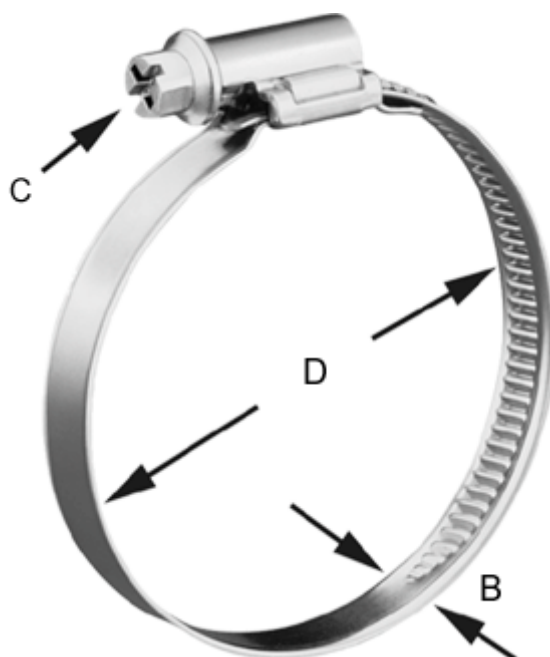

Article number: 021366704200

Description: Worm Drive Hose Clip
TORRO 190-210/12 C7 W4

Measures

C (screw type) = C7 - 7mm

Diameter D = 190-210

Width B = 12.0